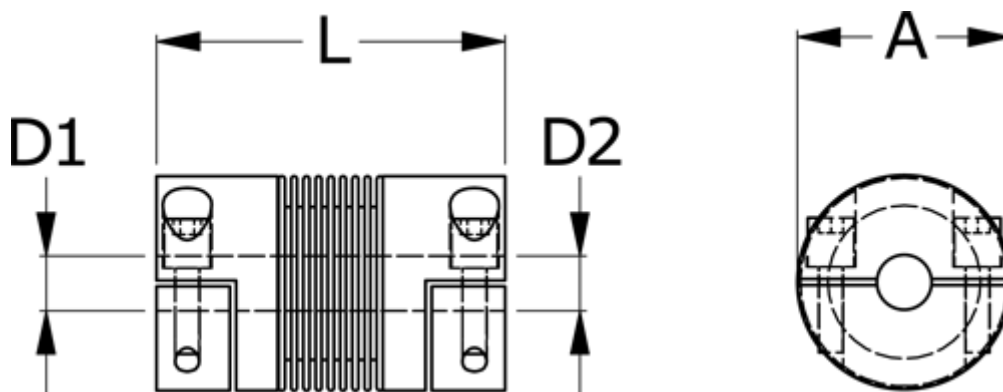

# Data Sheet

Article number: 33304H00801061442

Description: Bellow coupling type 4H size80  
Length 106 mm, bore 14/42 mm

## Measures

A	= 82
D1	= 14
D2	= 42
L	= 106
Nom. torque NM (Tkn)	= 80